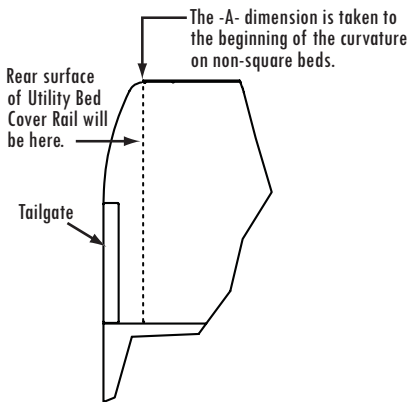

UTILITY BEDLOCKER MEASUREMENT FIT ORDER FORM

IMPORTANT! Due to the variances in manufacturing and aftermarket bedliners, all dimensions must be taken from the actual service body bed being used in the installation of the Utility Bedlocker. If there are any questions on any of the below please call us. We will help.

(PLEASE TYPE OR PRINT NEATLY)

CONTACT NAME:		COMPANY NAME:
ADDRESS:		
CITY:	STATE:	ZIP:
PHONE:	FAX:	EMAIL:

FITS MOST STANDARD 8' & 9' SERVICE BODY TRUCK BEDS

TAILGATE STYLE

The Utility Bedlocker vertical rail (that runs behind the tailgate) will extend all the way to the truck bed floor unless otherwise specified by the customer.

NON-SQUARE BOX DESIGN